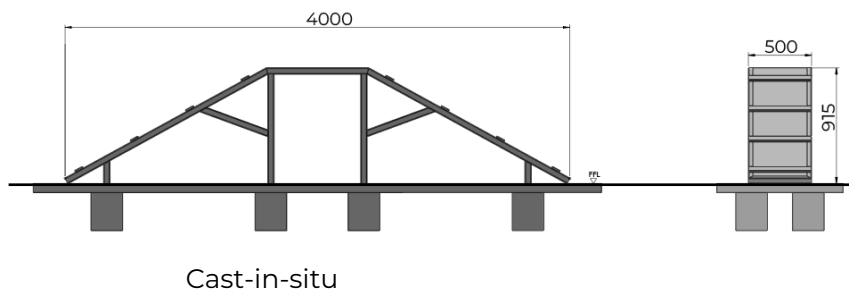

DOG PARK wooden ramp

Dog park wooden ramp is made of Iroko timber structure and slats are cladded for the ramp.

DIMENSIONS

MATERIAL AND FINISH

BASE FRAME
Steel
Powder Coating

STRUCTURE, RAMP
Iroko Wood
PU Stain