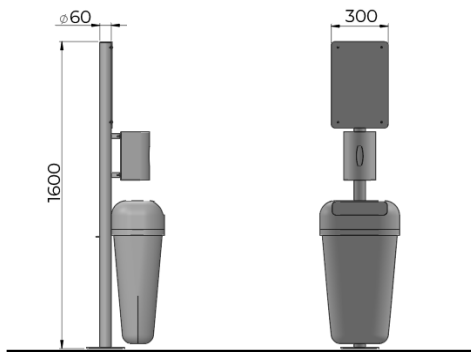

DOG PARK waste bin

Dog park waste bin is made of HDPE. It also has a garbage bag dispenser made of Mild steel structure Powder Coated finish in Zinc rich primer. A sign board made of Mild steel Powder Coated finish in Zinc rich primer is also attached with a pole.

DIMENSIONS

Surface fixed
50 L

MATERIAL AND FINISH

DISPENSER, BOARD, STRUCTURE
Steel
Powder Coating

BIN BODY
HDPE

ACCESSORIES
Stainless Steel

STANDARD COLOURS

RAL 1013 Pearl White