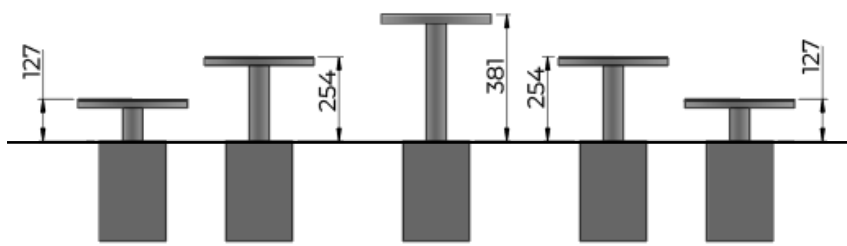

DOG PARK stepping paws

Dog park stepping paws is made of Mild Steel, Powder coated with zinc rich primer.

DIMENSIONS

Cast-in-situ

MATERIAL AND FINISH

STRUCTURE
Steel
Powder Coating

ACCESSORIES
Stainless steel