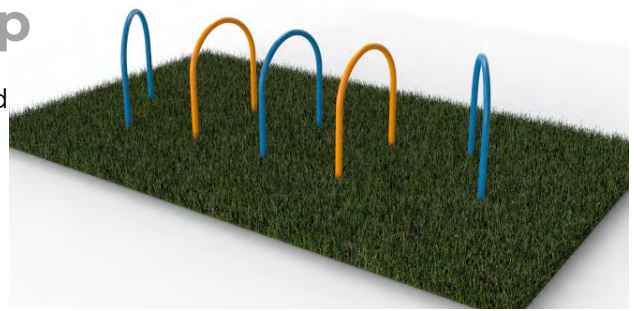

DOG PARK dugout loop

Dog park dugout loop is made of Mild Steel, Powder coated with zinc rich primer.

DIMENSIONS

Cast-in-situ

MATERIAL AND FINISH

STRUCTURE
Steel
Powder Coating

ACCESSORIES
Stainless steel

STANDARD COLOURS