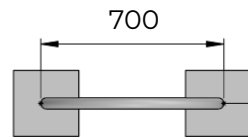

DOG PARK dugout loop

Dog park dugout loop is made of Mild Steel, Powder coated with zinc rich primer.

DIMENSIONS

Cast-in-situ

MATERIAL AND FINISH

STRUCTURE
Steel
Powder Coating

ACCESSORIES
Stainless steel

STANDARD COLOURS