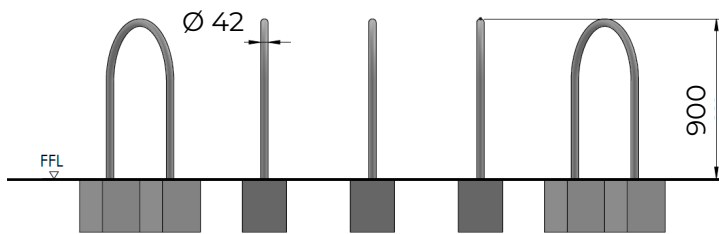

DOG PARK dugout loop

Dog park dugout loop is made of Mild Steel, Powder coated with zinc rich primer.

DIMENSIONS

Cast-in-situ

MATERIAL AND FINISH

STRUCTURE
Steel
Powder Coating

ACCESSORIES
Stainless steel

STANDARD COLOURS