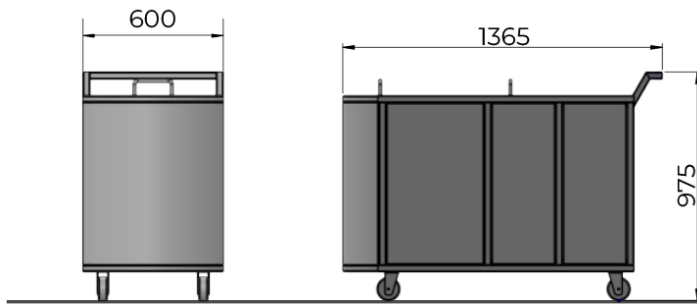

TAURUS cleaning trolley

Taurus cleaning trolley has a Mild steel body with Powder Coated finish in Zinc rich primer. The trolley has a top opening to empty and fill the containers. The lid is made of Stainless steel. The trolley has wheels for easy mobility.

DIMENSIONS

Free standing
365 L

SCAN TO
VIEW IN AR

MATERIAL AND FINISH

BODY
Steel
Powder Coating

LID
Stainless Steel
Brush Finish

LINER
Steel
Galvanised

ACCESSORIES
Stainless Steel