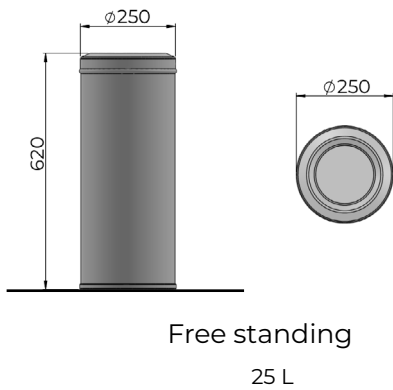

PICCOLO senior litter bin

Piccolo has a Stainless steel body and lid. The bin has a top opening to empty it. One inner Galvanised steel container is present to hold the waste bag.

DIMENSIONS

MATERIAL AND FINISH

BODY, LID
Stainless Steel
Mirror finish

LINER
Steel
Galvanised

ACCESSORIES
Stainless Steel

ADD-ONS

Signage / Logo

[Standard Graphics \(click to view\)](#)

WARRANTY

[Warranty document \(click to view\)](#)