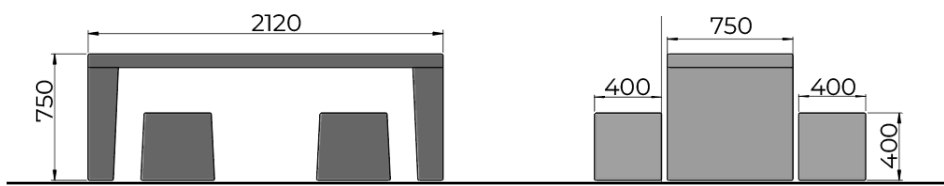

ORIS CUBE picnic bench

Oris cube picnic bench is made of Grey Granite with polished finish & nanocoating on the surface.

DIMENSIONS

Free standing

MATERIAL AND FINISH

STRUCTURE
Grey Granite
Hydrophobic nanocoating