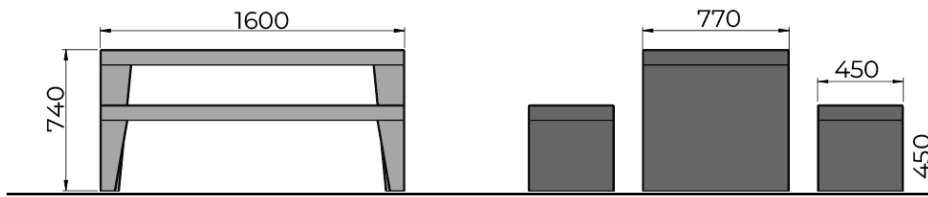

ORIS picnic bench

Oris picnic bench is made of Grey Granite with polished finish & nanocoating on the surface.

DIMENSIONS

Free standing

SCAN TO
VIEW IN AR

MATERIAL AND FINISH

STRUCTURE
Grey Granite
Hydrophobic nanocoating