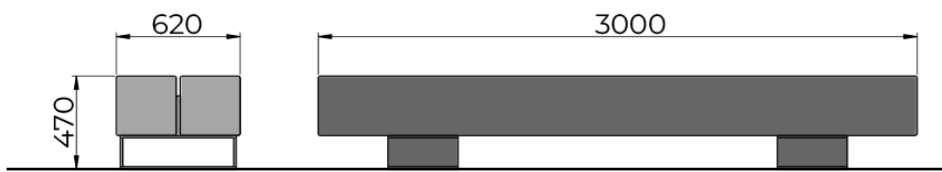

ORIS SOLID bench

Oris Solid bench is made of Grey Granite with polished finish & nanocoating on the surface.

DIMENSIONS

Free standing

SCAN TO
VIEW IN AR

MATERIAL AND FINISH

STRUCTURE
Grey Granite
Hydrophobic nanocoating