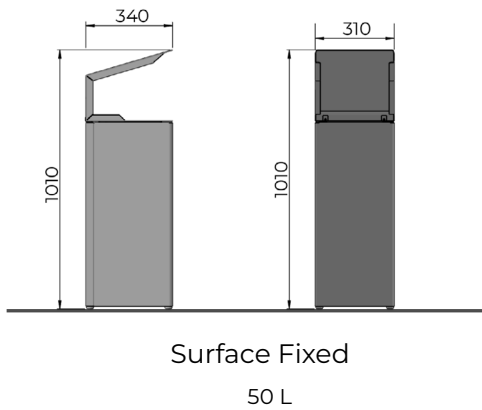

NEMO outdoor litter bin

Nemo outdoor litter bin has a Mild steel body with Powder Coated finish in Zinc rich primer. The bin has top opening with a rain cover to empty it. The bin comes in dual colour with SS 316 accessories. One inner Galvanised steel container is present to hold waste bag.

DIMENSIONS

MATERIAL AND FINISH

BODY, LID
Steel
Powder Coating

LINER
Steel
Galvanised

ACCESSORIES
Stainless Steel

STANDARD COLOURS

RAL 1013 Pearl White

RAL 7016 Anthracite Grey