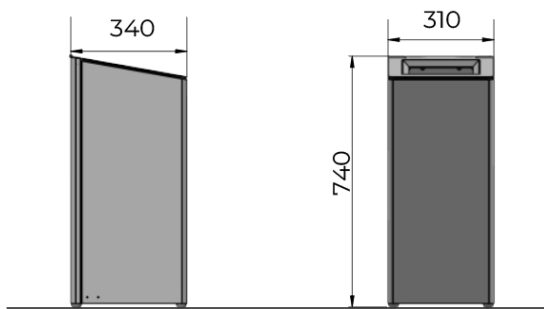

NEMO indoor litter bin

Nemo indoor litter bin has a Mild steel body with Powder Coated finish in Zinc rich primer. The bin has top opening to empty it. The bin comes in dual colour with SS 316 accessories. One inner Galvanised steel container is present to hold waste bag.

DIMENSIONS

Free standing / Surface Fixed
50 L

SCAN TO
VIEW IN AR

MATERIAL AND FINISH

BODY, LID
Steel
Powder Coating

LINER
Steel
Galvanised

ACCESSORIES
Stainless Steel

STANDARD COLOURS