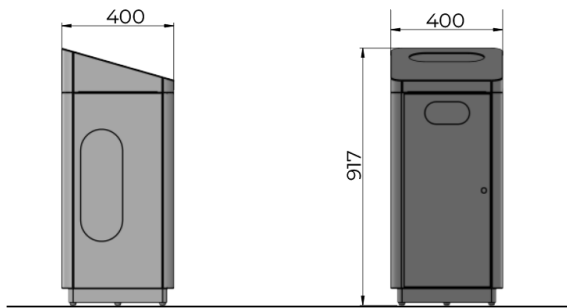

NEMO e - waste bin

Nemo e-waste bin has a Mild steel body with Powder Coated finish in Zinc rich primer. The bin has a front door to empty it. The bin comes in dual colour with SS 316 accessories. One inner Galvanised steel container is present to collect the e-waste.

DIMENSIONS

Free standing / Surface Fixed
65 L

SCAN TO
VIEW IN AR

MATERIAL AND FINISH

BODY, BODY
Steel
Powder Coating

LINER
Steel
Galvanised

ACCESSORIES
Stainless Steel

STANDARD COLOURS