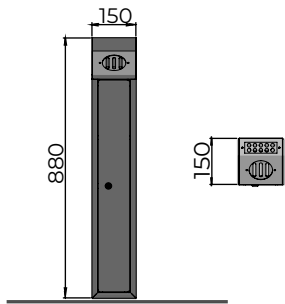

NEMO cigarette bin

Nemo cigarette bin is made of Mild steel with Powder Coated finish in Zinc rich primer. The bin has a front door to empty the waste. It contains a Galvanised Steel inner container to hold waste.

DIMENSIONS

Free standing / Surface Fixed
6 L

SCAN TO
VIEW IN AR

MATERIAL AND FINISH

BODY
Steel
Powder Coating

LINER
Steel
Galvanised

ACCESSORIES
Stainless Steel

STANDARD COLOURS