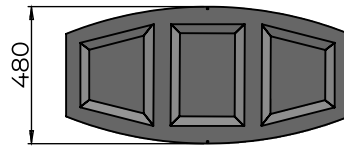

# KOSMO recycling bin

Kosmo is made of Stainless steel body. The bin has a top opening to empty the waste. It comes with two handles and contains three galvanised steel inner containers to hold waste bags.

## DIMENSIONS

Free standing / Surface Fixed  
3 x 50 L

SCAN TO  
VIEW IN AR