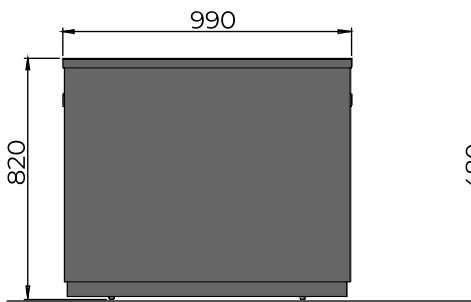

# KOSMO recycling bin

Kosmo is made of Stainless steel body. The bin has a top opening to empty the waste. It comes with two handles and contains three galvanised steel inner containers to hold waste bags.

## DIMENSIONS

Free standing / Surface Fixed  
3 x 50 L

SCAN TO  
VIEW IN AR