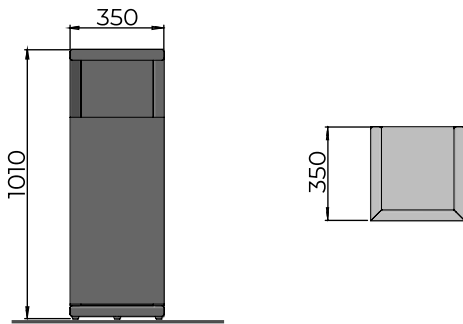

# JAIPUR LITE litter bin

Jaipur Lite has a Mild steel body with Powder Coated finish in Zinc rich primer. It has Iroko wooden slats on both sides with stain dark walnut 4052 finish & has a inner Galvanised steel container to hold waste bag.

## DIMENSIONS

Free standing / Surface Fixed  
60 L

SCAN TO  
VIEW IN AR