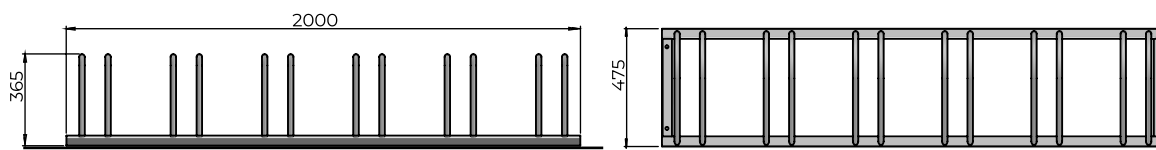

TAURUS bike rack

Taurus Bike rack is made of Mild Steel, Powder coated with zinc rich primer. Its capacity is for 6 bikes.

DIMENSIONS

Surface Fixed

SCAN TO
VIEW IN AR

MATERIAL AND FINISH

STUCTURE
Steel
Powder Coating