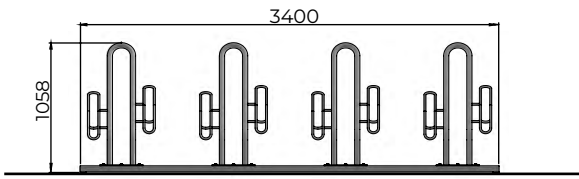

ORIS bike rack

Oris Bike rack is made of Mild Steel, Powder coated with zinc rich primer. Its capacity is for 8 bikes.

DIMENSIONS

Surface Fixed

SCAN TO
VIEW IN AR

MATERIAL AND FINISH

STUCTURE
Steel
Powder Coating