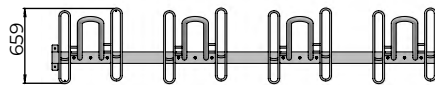

ORIS bike rack

Oris Bike rack is made of Mild Steel, Powder coated with zinc rich primer. Its capacity is for 8 bikes.

DIMENSIONS

Surface Fixed

SCAN TO
VIEW IN AR

MATERIAL AND FINISH

STUCTURE
Steel
Powder Coating