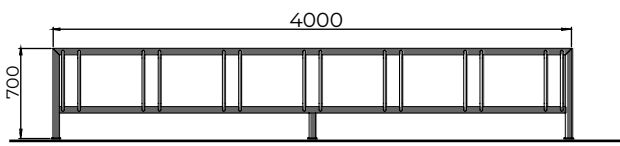

# KAVA bike rack

Kava Bike rack is made of Mild Steel, Powder coated with zinc rich primer. Its capacity is for 7 bikes.

## DIMENSIONS

Surface Fixed

SCAN TO  
VIEW IN AR