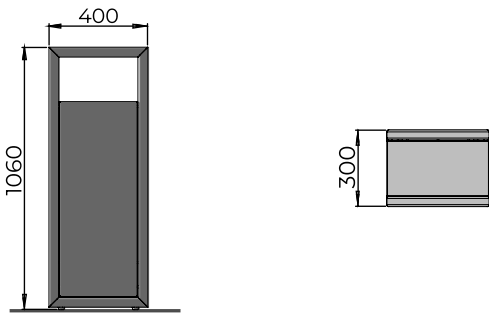

JAIPUR I litter bin

Jaipur I has a Mild steel body with Powder Coated finish in Zinc rich primer. It has a front door opening for emptying the bin. It has Iroko wooden slats on both sides with stain dark walnut finish. A inner Galvanised steel container is present to hold waste bag.

DIMENSIONS

Free standing / Surface Fixed
50 L

SCAN TO
VIEW IN AR

MATERIAL AND FINISH

BODY
Steel
Powder Coating

BODY
Iroko Wood
PU Stain

LINER
Steel
Galvanised

ACCESSORIES
Stainless Steel